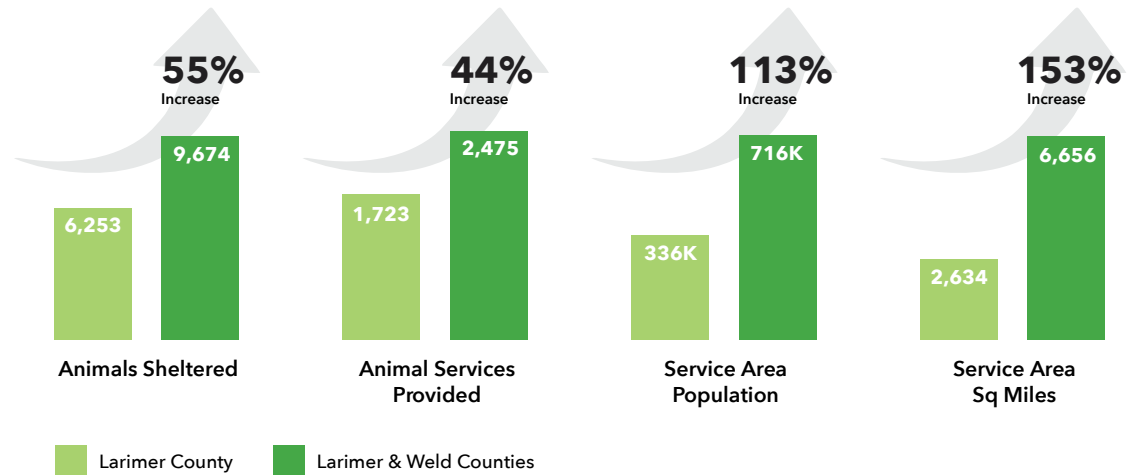

From Larimer to NOCO:

A JOURNEY OF GROWTH AND IMPACT

In October 2023, after more than 50 years serving Larimer County, Larimer Humane Society expanded into Weld County and rebranded to NOCO Humane. Now the most comprehensive animal welfare service provider

for northern Colorado, NOCO Humane has more than doubled its reach, elevating its mission to further the compassionate, safe, and responsible relationships between animals and people.

A LETTER FROM OUR CEO & Board Chair

Dear Friends and Supporters,

It is with immense pride and gratitude that we celebrate progress and share the impact of your support to NOCO Humane. It's been a truly transformative year – we expanded into Weld County, opened a second shelter, and more than doubled our reach to animals and communities across northern Colorado.

A primary focus in our first year of operation as NOCO Humane was the improvement of our Weld Campus facility. Significant enhancements at this shelter have improved the living conditions for animals in our care, reduced the risk of illness, and increased our capacity to care for animals in need.

But we're not stopping there. Looking ahead to 2025, we are thrilled to announce the opening of the NOCO Humane Greeley Adoption Campus. This new facility, dedicated solely to pet adoptions, will help us connect even more homeless animals with loving families. It's an exciting development that underscores our ongoing commitment to transforming animal welfare in northern Colorado.

Of course, none of this would be possible without the unwavering support of our incredible community. Your generosity, whether through donations, volunteer work, or simply spreading the word about our mission, has fueled this growth and change. We are deeply grateful for your continued belief in our work and your dedication to making a difference.

Thank you for standing with us through this challenging and rewarding journey.

With deepest appreciation,

Judy Calhoun

Michael H. Costello

BOARD OF DIRECTORS

Mike Costello, DVM
Chair, April 2024–Current
Vice Chair, August 2023–March 2024

Geneve Huxley
Chair, April 2023–March 2024

Jo Tatti
Vice Chair, April 2024–Current

Wendy Woods
Treasurer, April 2023–Current

Jill Fraley
Secretary, April 2024–Current

Patrick O'Neill
Secretary, April 2022–March 2024

Katherine Belford, Member
Gerald Chen, Member
Melinda Frye, Member
Fred Jacobs, Member
Margaret Olsen, Member
Ted Ray, Member
Lyle SmithGraybeal, Member
Dom Tatti, Member